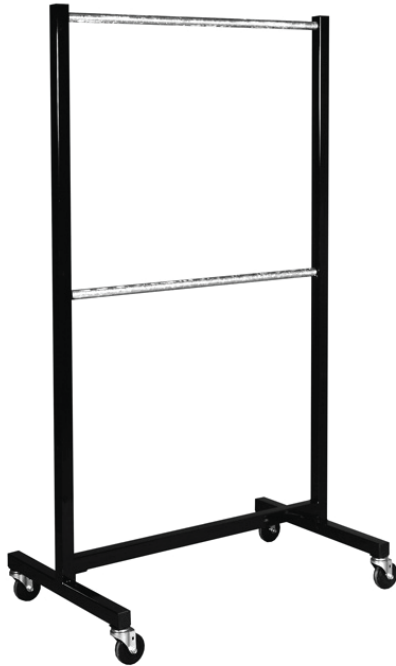

### Linen Shed

Small Shed Dimensions  
46" W x 41" D x 68" H

Large Shed Dimensions  
80" W x 41" D x 68" H

## MODELS & DIMENSIONS

### Linen Control

26" W x 21-1/4" D x 81" H

Compartment Width 26"

Single Bar - LC101

Double Bar - LC102

Three Shelf - LC103

7' x Two 6' Bars

5' x Two 6' Bars

5' x 6' Rack

Driver's Route Cart

Linen Exchange Cart

Our garment racks are made for the industrial garment industry. All racks are constructed with 2" x 2" steel tubing and 4" industrial casters.